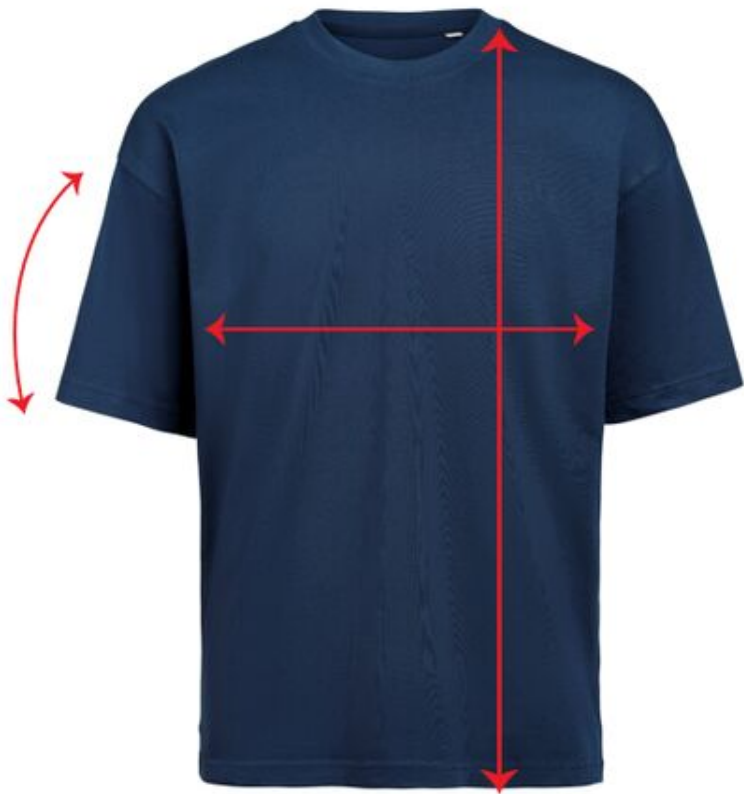

Size Guide

*All measurements are indicative with a maximum tolerance of 2 cm

Article Name	UM T-Shirt Loose Fit	Brand	UNTAGGED MOVEMENT
---------------------	-----------------------------	--------------	--------------------------

Points of Measures

Description	XXS	XS	S	M	L	XL	2XL	3XL
Bodylength Front	66,50	68,50	73,50	75,00	76,50	79,50	82,50	85,50
1/2 Chest Width	49,00	52,00	55,00	58,00	61,00	65,00	69,00	73,00
Sleeve Length	21,00	22,00	23,00	24,00	25,00	26,00	27,00	28,00